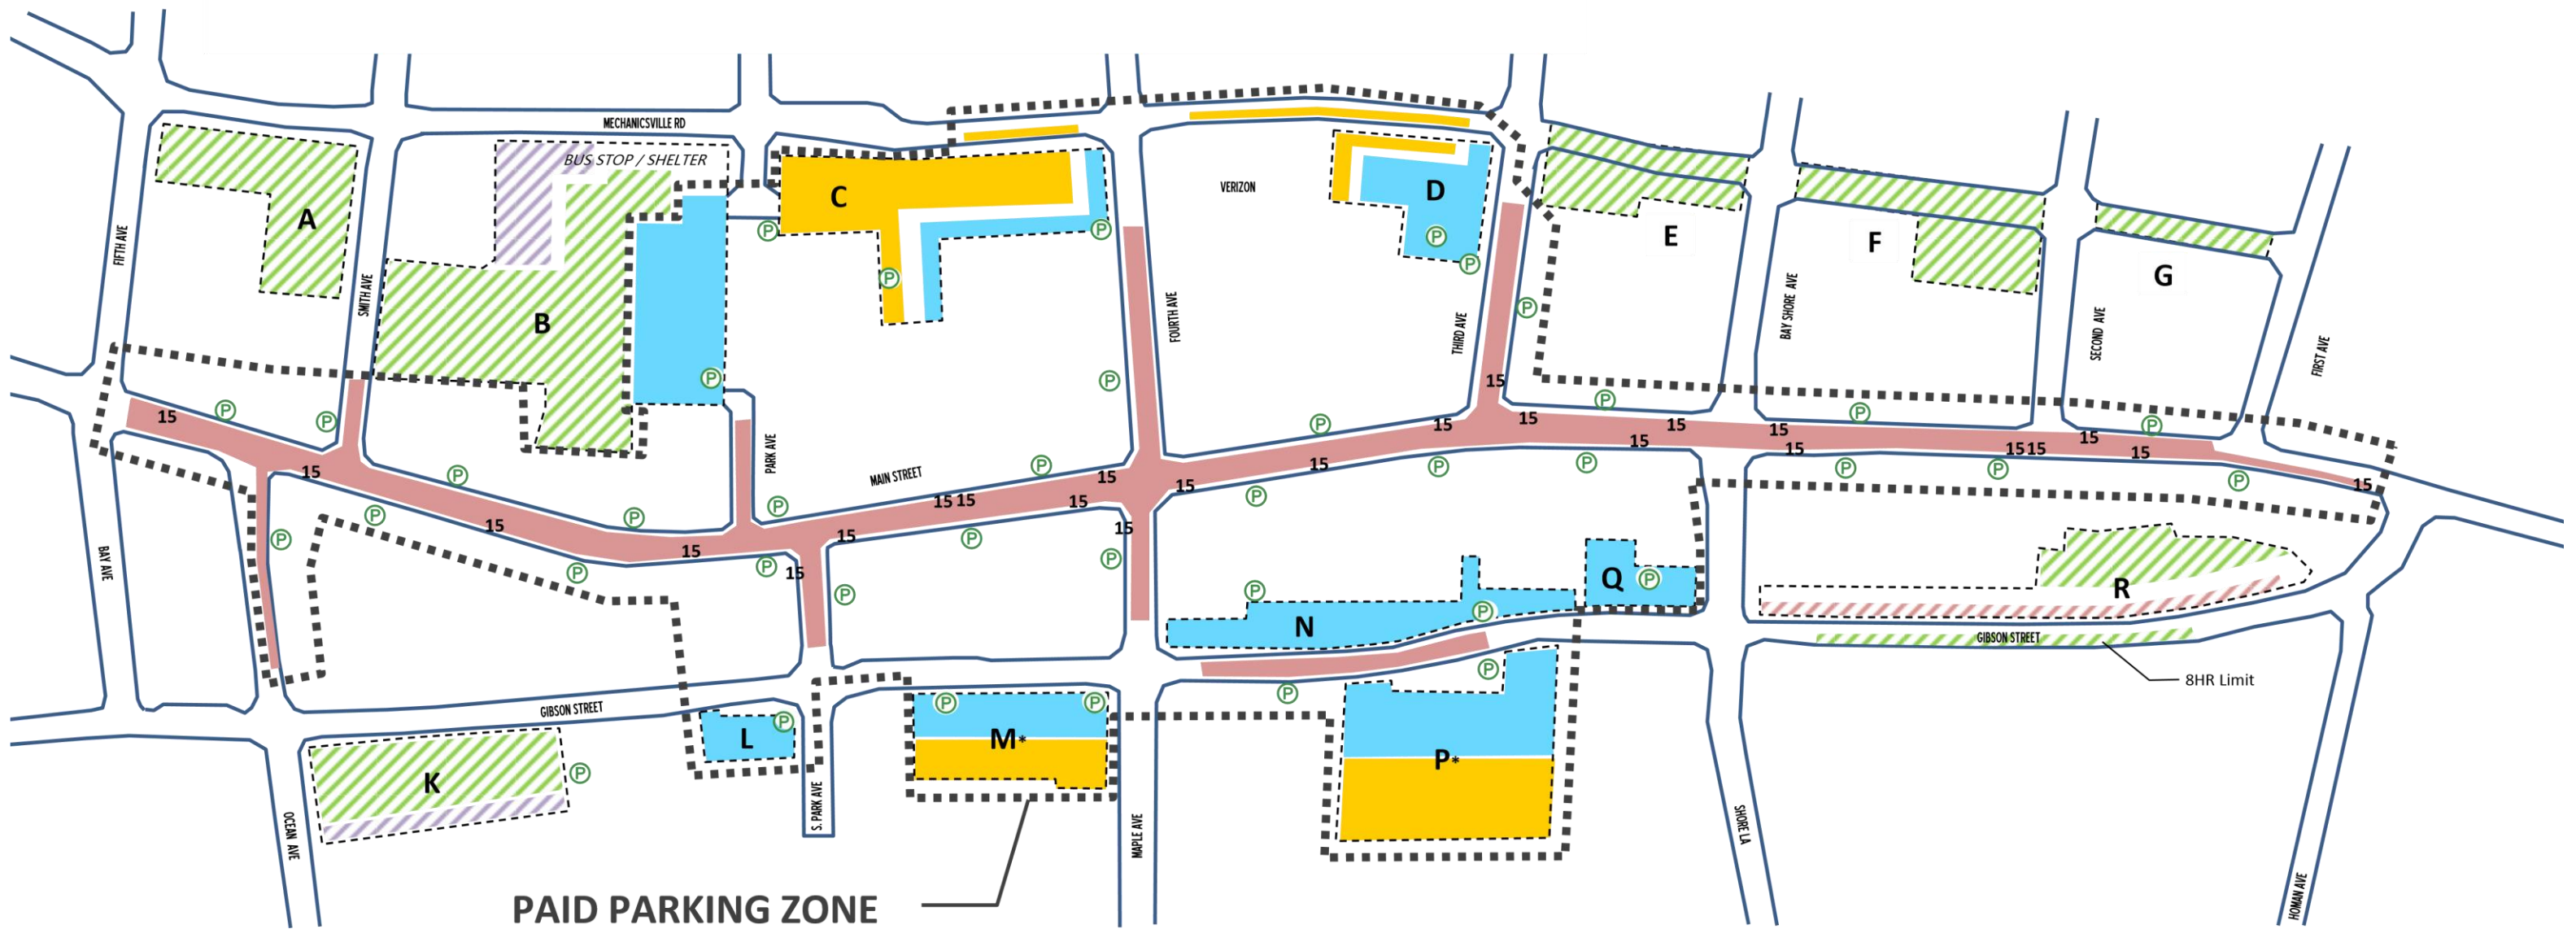

FREE PARKING →	 2 HOUR LIMIT	 4 HOUR LIMIT	 NO TIME LIMIT	 NOV 1 TO MAR 31 FREE PKG / NO TIME LIMIT	
PAID PARKING →	 2 HOUR LIMIT	 4 HOUR LIMIT	 12 HOUR LIMIT & EMPLOYEE PERMITS	 APR 1 TO OCT 31 FEE IN EFFECT / 72 HOUR LIM	→ RATES

\$90 / YEAR (Same as BS Train Station)

ON-STREET METERS
OFF-STREET 4 HOUR LIMIT
OFF-STREET 12 HOUR LIMIT
OFF-STREET 72 HOUR LIMIT

PAID PARKING ZONE