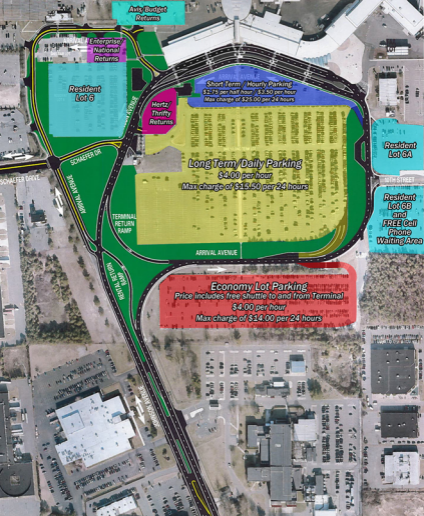

Axis Budget Returns

Enterprise National Returns

Resident Lot 6

Hertz Thrifty Returns

ARRIVAL AVENUE  
Short Term / Hourly Parking  
\$2.75 per half hour / \$3.50 per hour  
Max charge of \$25.00 per 24 hours

Long Term / Daily Parking  
\$4.00 per hour  
Max charge of \$15.50 per 24 hours

Resident Lot 6A

Resident Lot 6B and FREE Call Phone Waiting Area

ARRIVAL AVENUE

Economy Lot Parking  
Price includes free shuttle to and from Terminal  
\$4.00 per hour  
Max charge of \$14.00 per 24 hours

SCHAEFER DRIVE

JANON WAY

TERMINAL RETURN RAMP

NOBLE RETURN

3000 W. JACKSON

SIXTH STREET

WEST 75th ST